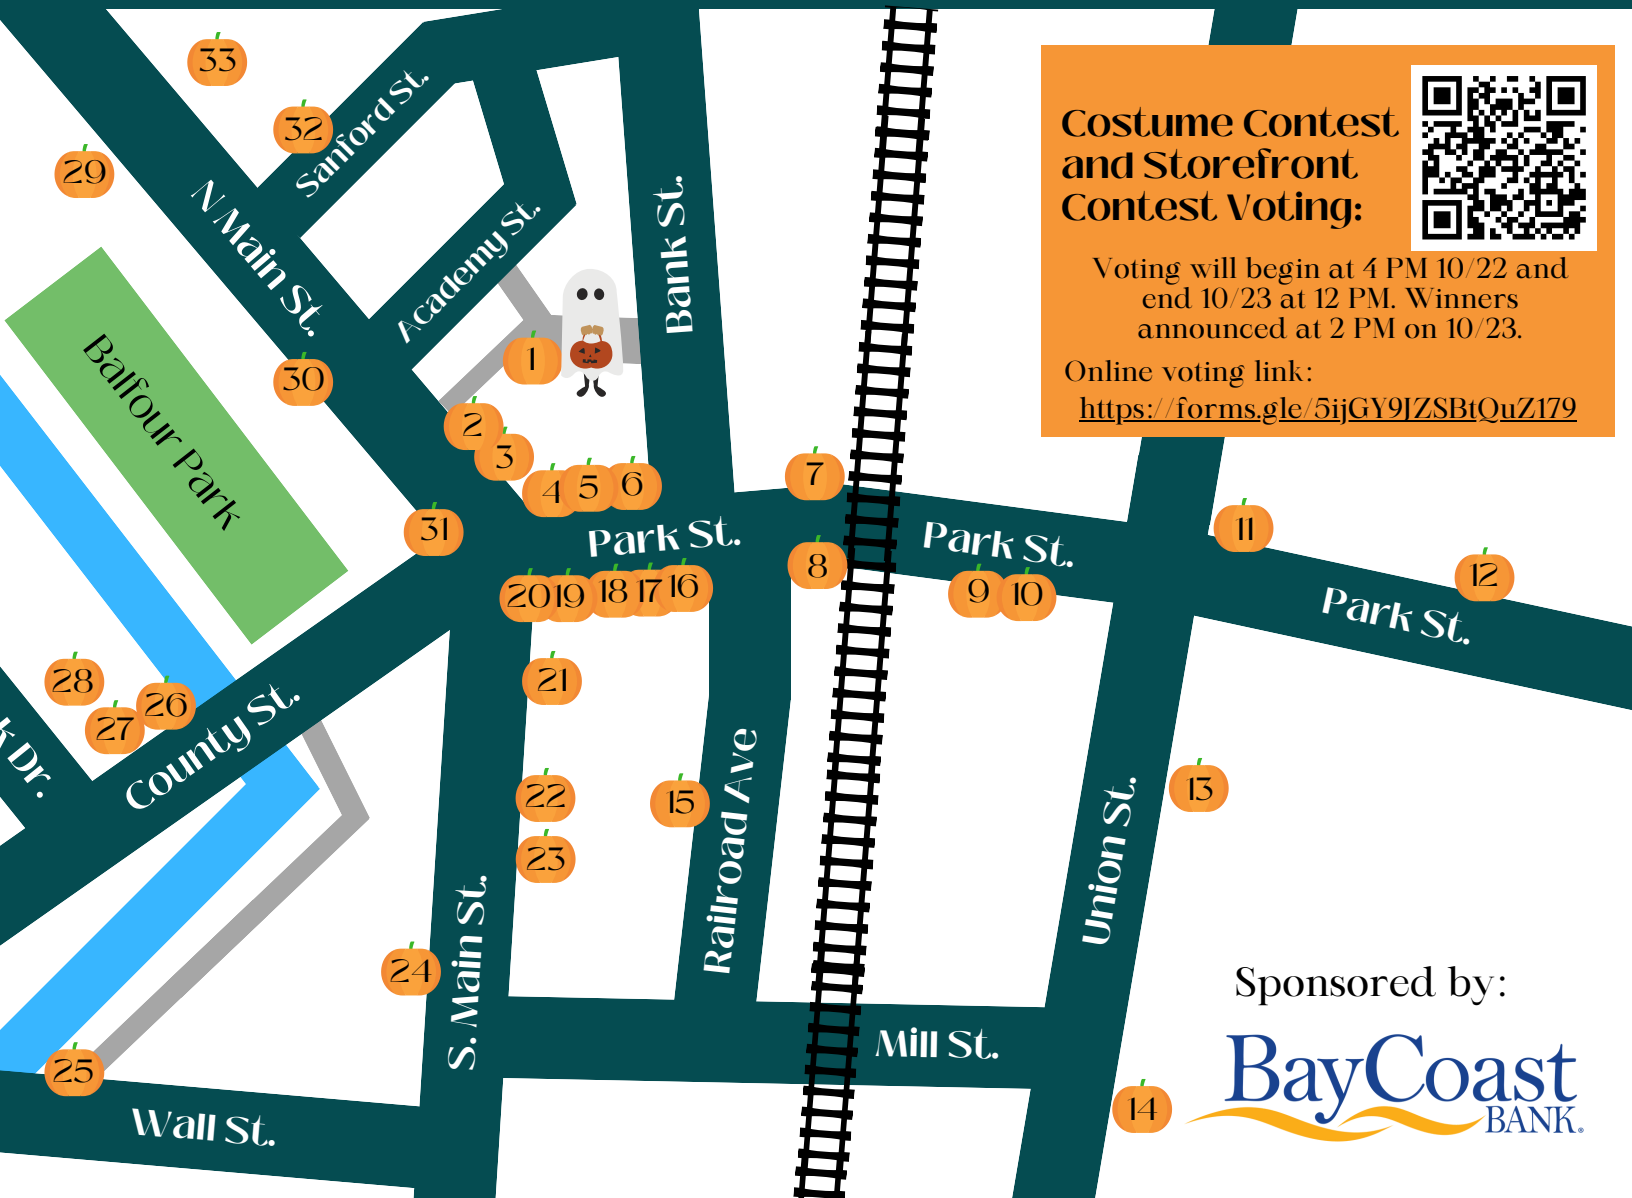

City of Attleboro Downtown Trick or Treat Map

- 1 Cuddy Court:
Bay Coast Bank
WIC
Jewelry City Steampunk
Thompson Realty
New Hope
South Attleboro Lions Club
Habitat for Humanity
Bristol Community College
Attleboro Pediatric Dentistry
Hike Attleboro
Bridgewater State University
Edward Jones Investments
Good News Chapel
Jess Tracey
- 2 Spooky Games
- 3 Creation Nation Nutrition
- 4 Blue Diamond Tattoo Studio
- 5 FBinsure
- 6 Santander
- 7 Second Church
- 8 The Dance Factory MA
- 9 Burgundian
- 10 New Look Salon
- 11 Attleboro Wine & Spirits
- 12 Attleboro Arts Museum
- 13 Attleboro Police Station
- 14 Chubs Blue Pig BBQ
- 15 Faucet Thrift
- 16 Four Seasons
- 17 Metro PCS
- 18 Pinku
- 19 Master Phone Fix
- 20 Kimochi
- 21 Morin's
- 22 Cedar Books
- 23 The Sun Chronicle
- 24 Christopher Heights
- 25 MassDevelopment TDI
- 26 Tex Barry's ** Closes at 3 PM
- 27 Attleboro Jewelers
- 28 Heller Photography
- 29 Attleboro Library
- 30 Speedee Oil
- 31 Manet Healthcare
- 32 illuminate at Centenary Church
- 33 YMCA

**Costume Contest
and Storefront
Contest Voting:**

Voting will begin at 4 PM 10/22 and end 10/23 at 12 PM. Winners announced at 2 PM on 10/23.

Online voting link:
<https://forms.gle/5ijGY9JZSBtQuZ179>

Sponsored by:
BayCoast
BANK.