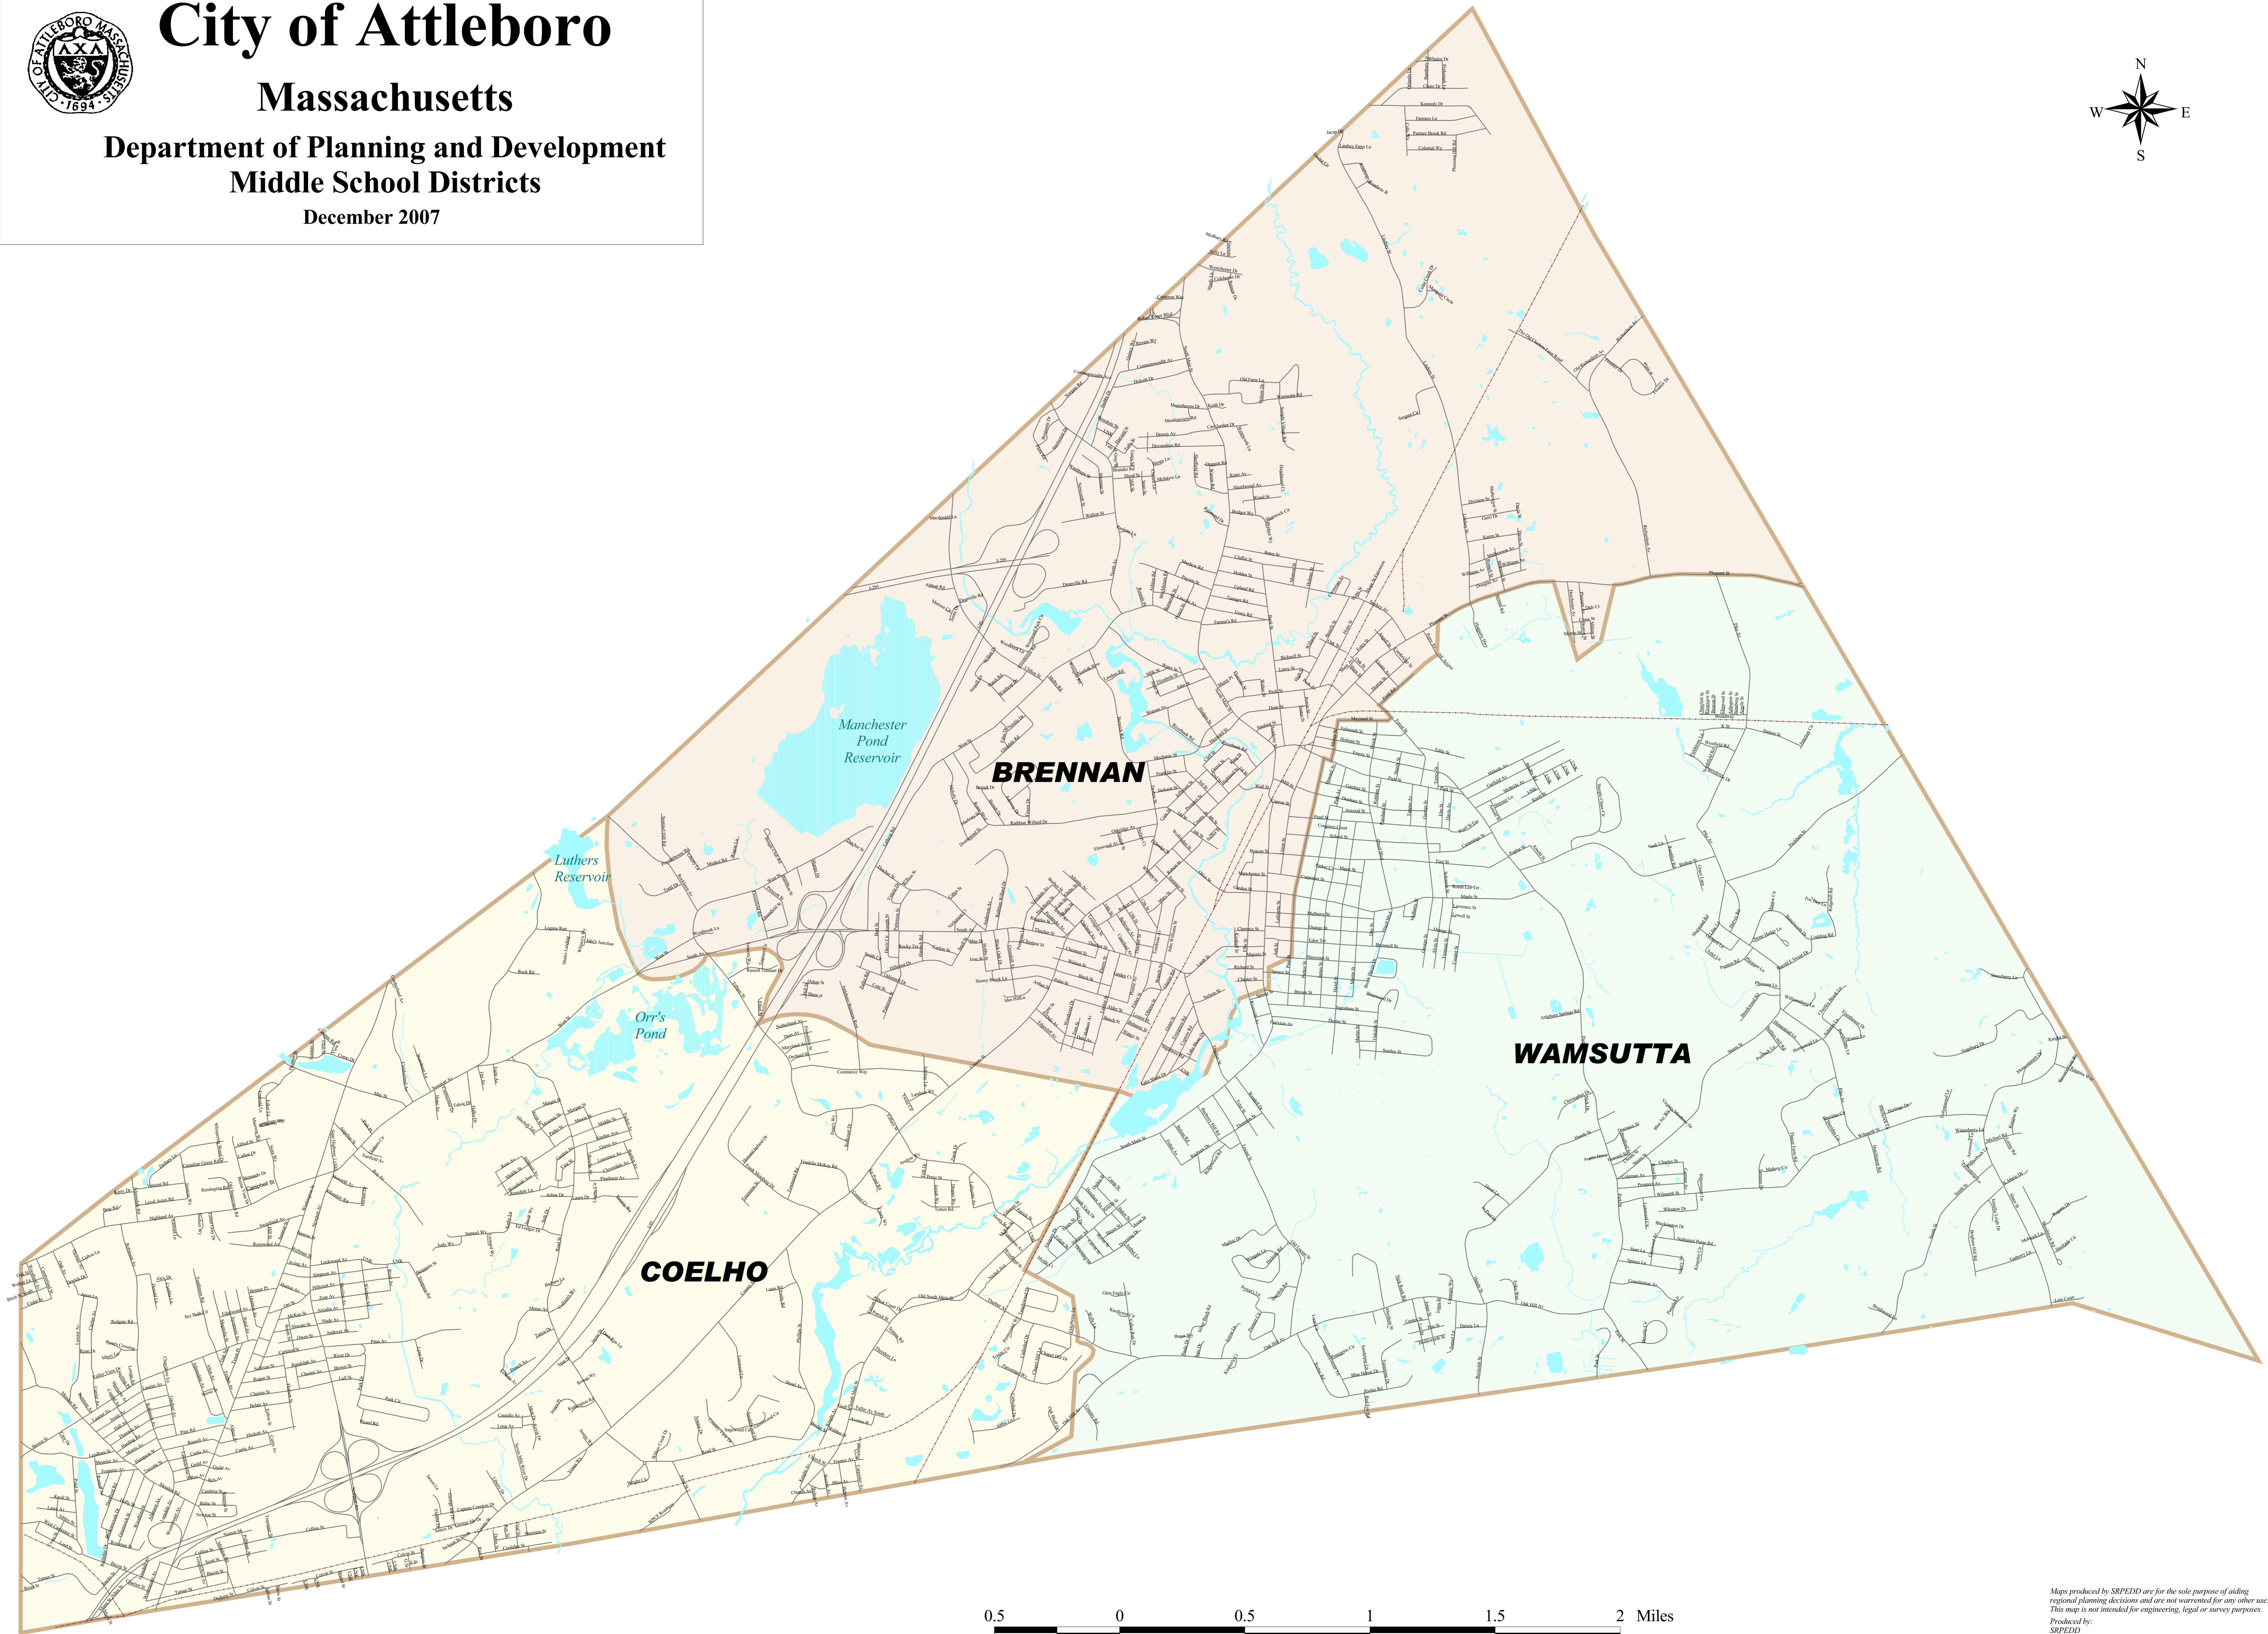

City of Attleboro

Massachusetts

Department of Planning and Development
Middle School Districts

December 2007